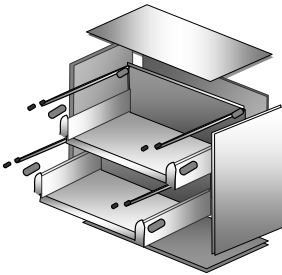

### **KCBCD UNITS: Deep Corner Base Cabinets:**

WIDTH:  
880 X 880

H X D: **720 X 555**

### **KCBCN UNITS: Shallow Corner Base Cab:**

WIDTH:  
780 X 780

\*- NON-STOCK ITEMS.

H X D: **720 X 455**

### **KCPDRIN UNITS: Pot Drawer Base Cabinets:**

WIDTH:  
600 1 drawer  
700 1 drawer  
800 1 drawer  
900 1 drawer  
600 2 drawers  
700 2 drawers  
800 2 drawers  
900 2 drawers  
600 3 drawers  
700 3 drawers  
800 3 drawers  
900 3 drawers

\*INNOTECH FULL EXT. QUADRO RUNNERS

3 Drawer units can also have a cutlery drawer on top instead of pot drawer

H X D: **720 X 555**